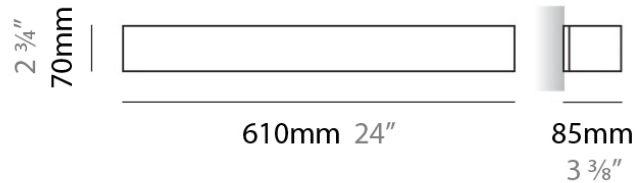

TOY SURFACE

D83140

PROJECT _____

TYPE _____

NOTES _____

QUANTITY _____

DATE _____

GENERAL

Series: Toy
Brand: Panzeri
Division: Design
Mounting Type: Surface
Mounting Location: Wall
Subcategory: Ambient

PHYSICAL

Shape: Rectangle
Length (mm): 610
Length (in): 24
Height (mm): 70
Height (in): 2 3/4
Extension (mm): 85
Extension (in): 3 3/8
Light Distribution: Direct / Indirect
Weight (kg): 2.7
Weight (lbs): 6
Diffuser: Frost White Glass
Fixture Finish: WHI
Fixture Material: Metal

ELECTRICAL

Number of Lamps: 1
Lamp Type: LED Retrofit / CFL
Bulb Included: Bulb Not Included
Total Output Wattage (W): 26 / 55
Max. Wattage Per Lamp (W): 26 / 55
Lamp Base: 2GX13
Dimming: Non-Dimmable
Driver Included: Yes
Driver Location: Integrated
Driver Type: Ballast - Universal - Non-dimming
Input Voltage (V): 120 - 277

LED

OPTICAL

RATINGS AND CERTIFICATIONS

Certified By: CSA Certified to UL and CSA Standards
IP rating: IP40