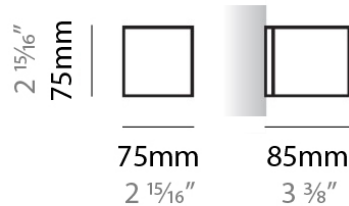

PROJECT	_____
TYPE	_____
NOTES	_____
QUANTITY	_____
DATE	_____

TOY SURFACE

D83147-WHI

GENERAL

Series: Toy _____
Brand: Panzeri _____
Division: Design _____
Mounting Type: Surface _____
Mounting Location: Wall _____

PHYSICAL

Shape: Square _____
Length (mm): 75 _____
Length (in): 2 ¹⁵/₁₆ _____
Height (mm): 75 _____
Height (in): 2 ¹⁵/₁₆ _____
Extension (mm): 85 _____
Extension (in): 3 ³/₈ _____
Light Distribution: Direct / Indirect _____
Weight (kg): 0.6 _____
Weight (lbs): 1 _____
Diffuser: Frost White Glass _____
Fixture Material: Metal _____

ELECTRICAL

Number of Lamps: 1 _____
Lamp Type: LED Retrofit / Halogen _____
Bulb Included: Bulb Not Included _____
Total Output Wattage (W): 3 / 35 _____
Max. Wattage Per Lamp (W): 3 / 35 _____
Lamp Base: G9 _____
Input Voltage (V): 120 _____

LED

OPTICAL

RATINGS AND CERTIFICATIONS

Certified By: CSA Certified to UL and CSA Standards _____
IP rating: IP20 _____